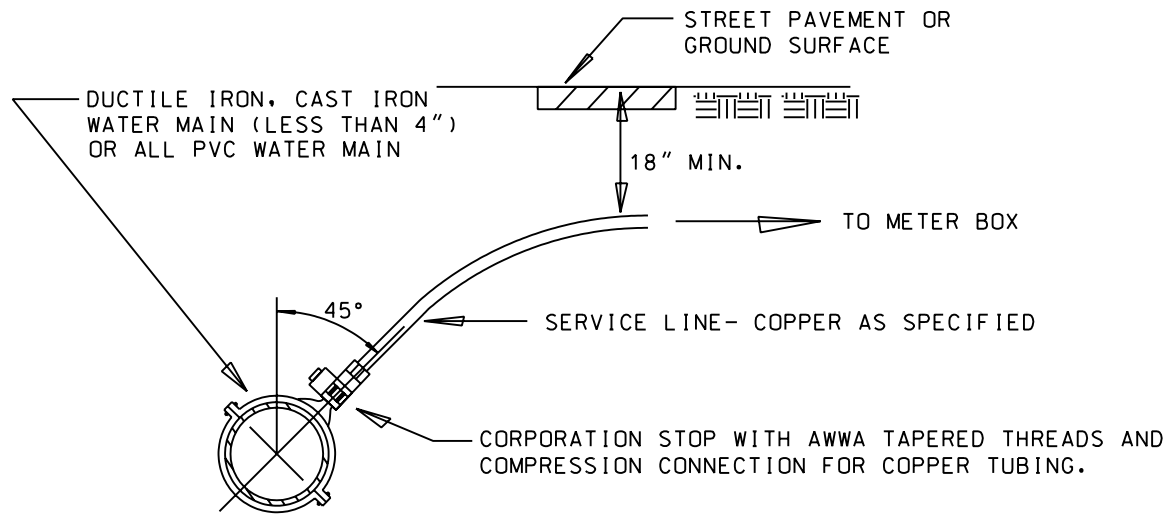

TYPICAL SERVICE LINE TAP (D.I. OR C.I., 4" & LARGER)

TYPICAL SERVICE LINE TAP (ALL PVC & D.I. OR C.I., LESS THAN 4")

200-190

200-190